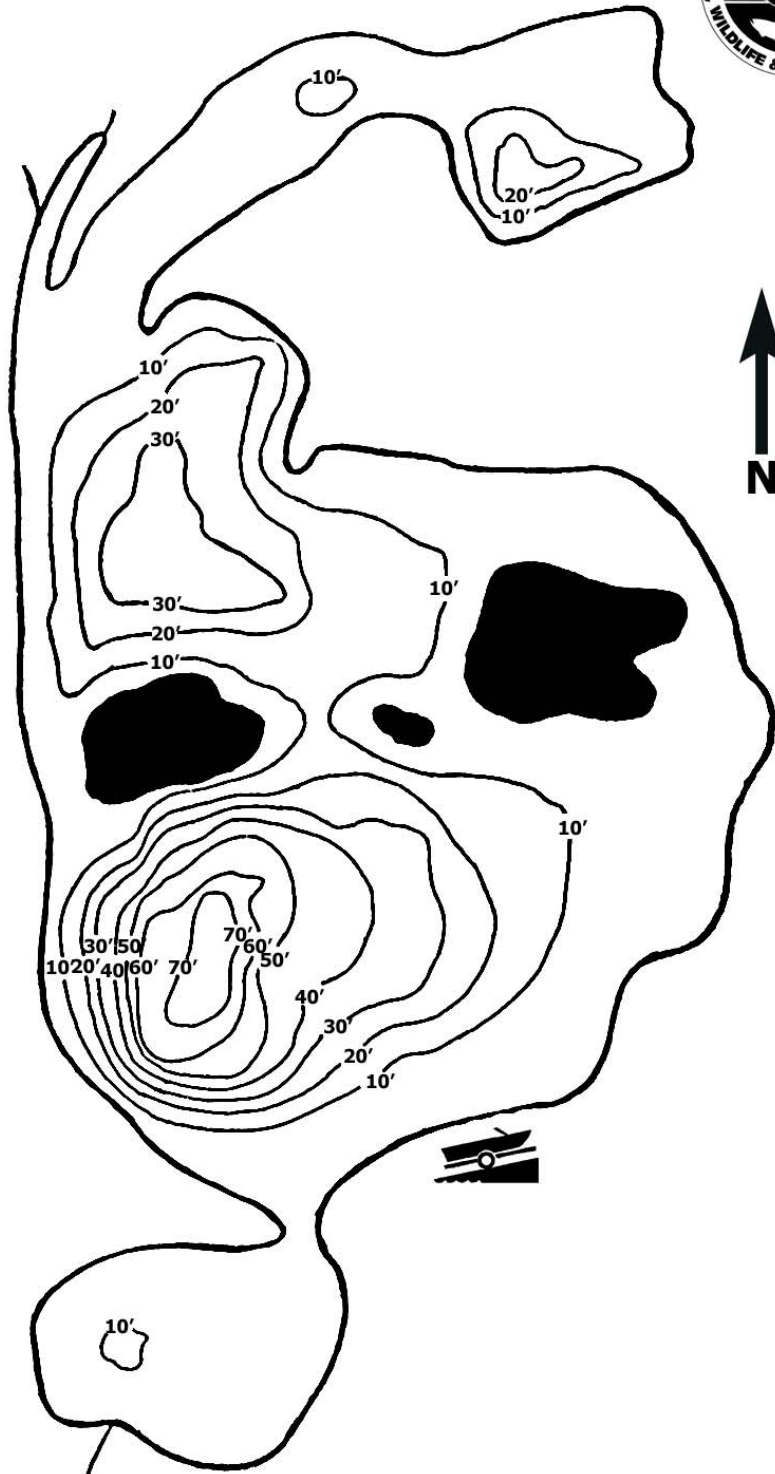

Region 7

Crooked Lake

Not For Use in Navigation

Crooked Lake

County: Onondaga

Town: Tully

Surface Area: 108 Acres

Fish Species Present: Largemouth Bass, Chain Pickerel, White Sucker, Yellow Perch, Brown Bullhead, Redbreast Sunfish, Bluegill, Pumpkinseed

Scale: 0  900 ft